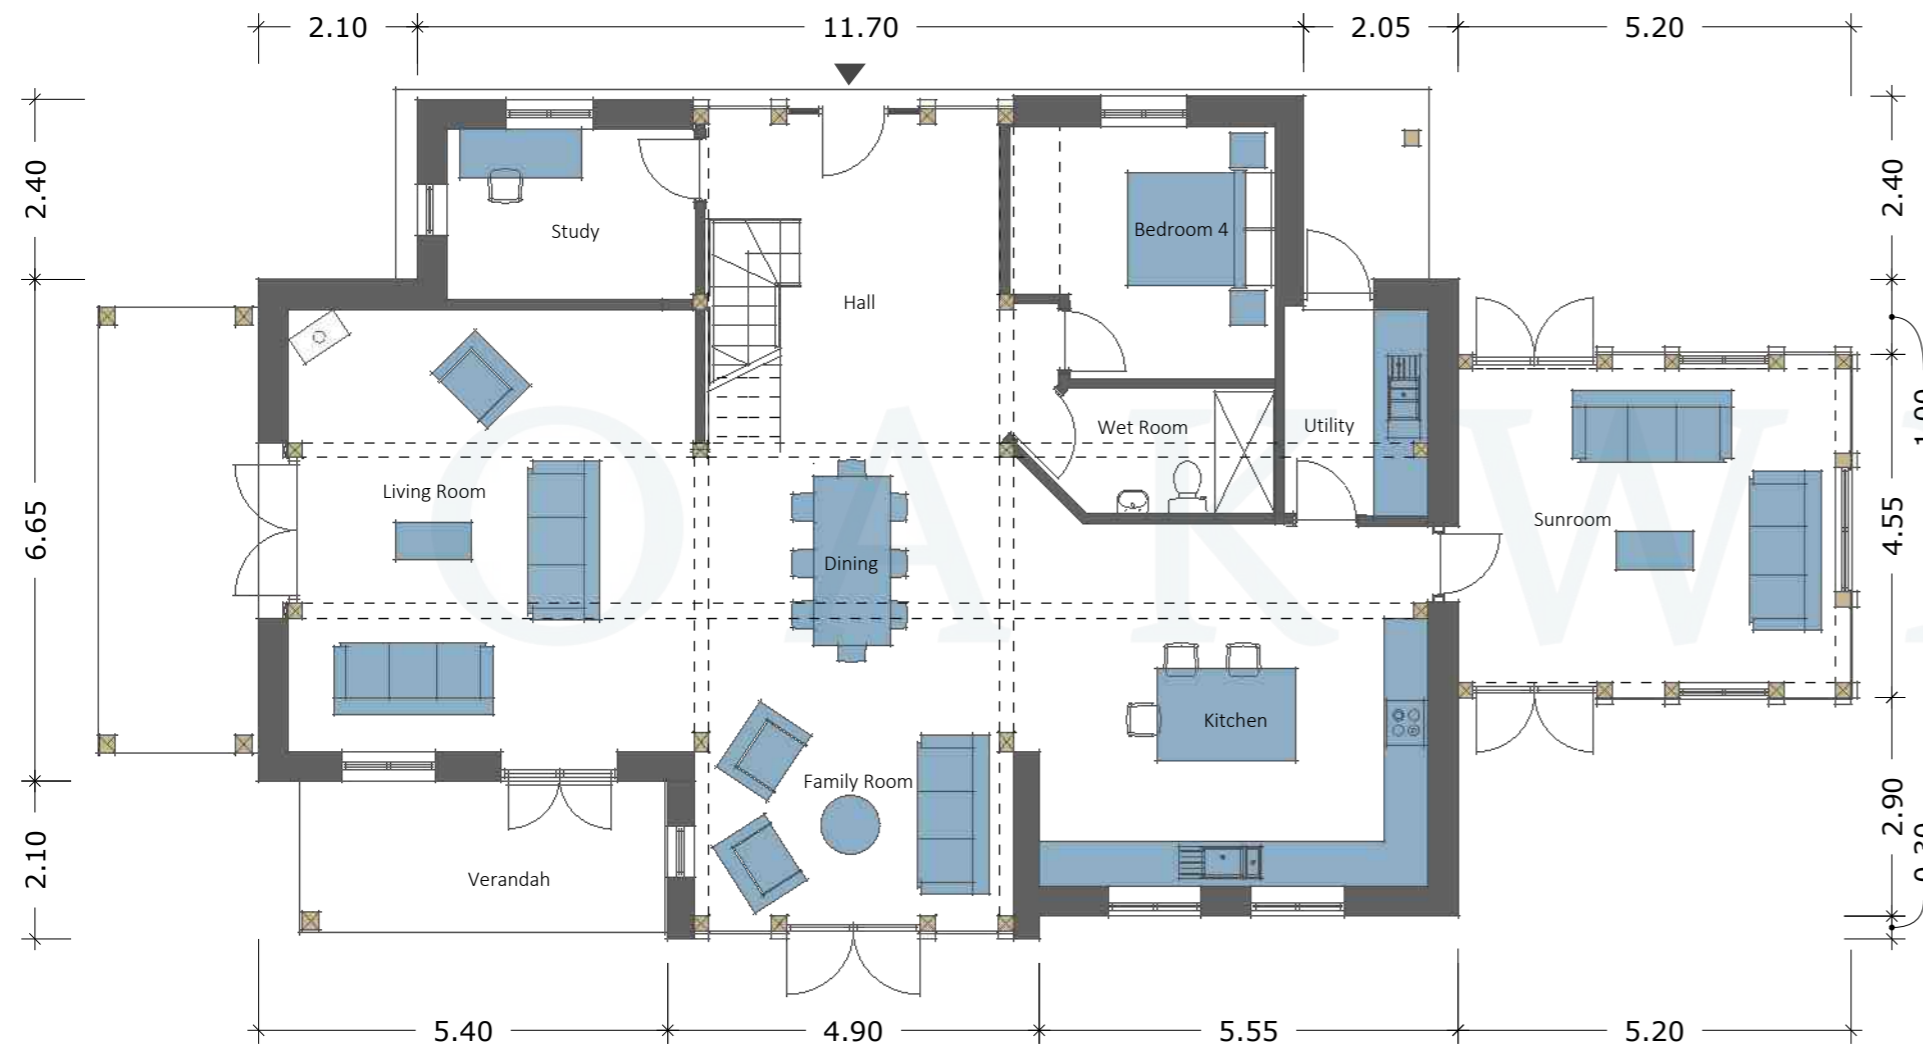

TEME BARN

GEA: 334.60m² - (3,602ft²) | Bedrooms : 4

GROUND FLOOR
GEA- 192.20 m²

FIRST FLOOR
GEA- 142.40 m²

FRONT ELEVATION

REAR ELEVATION

SIDE L ELEVATION