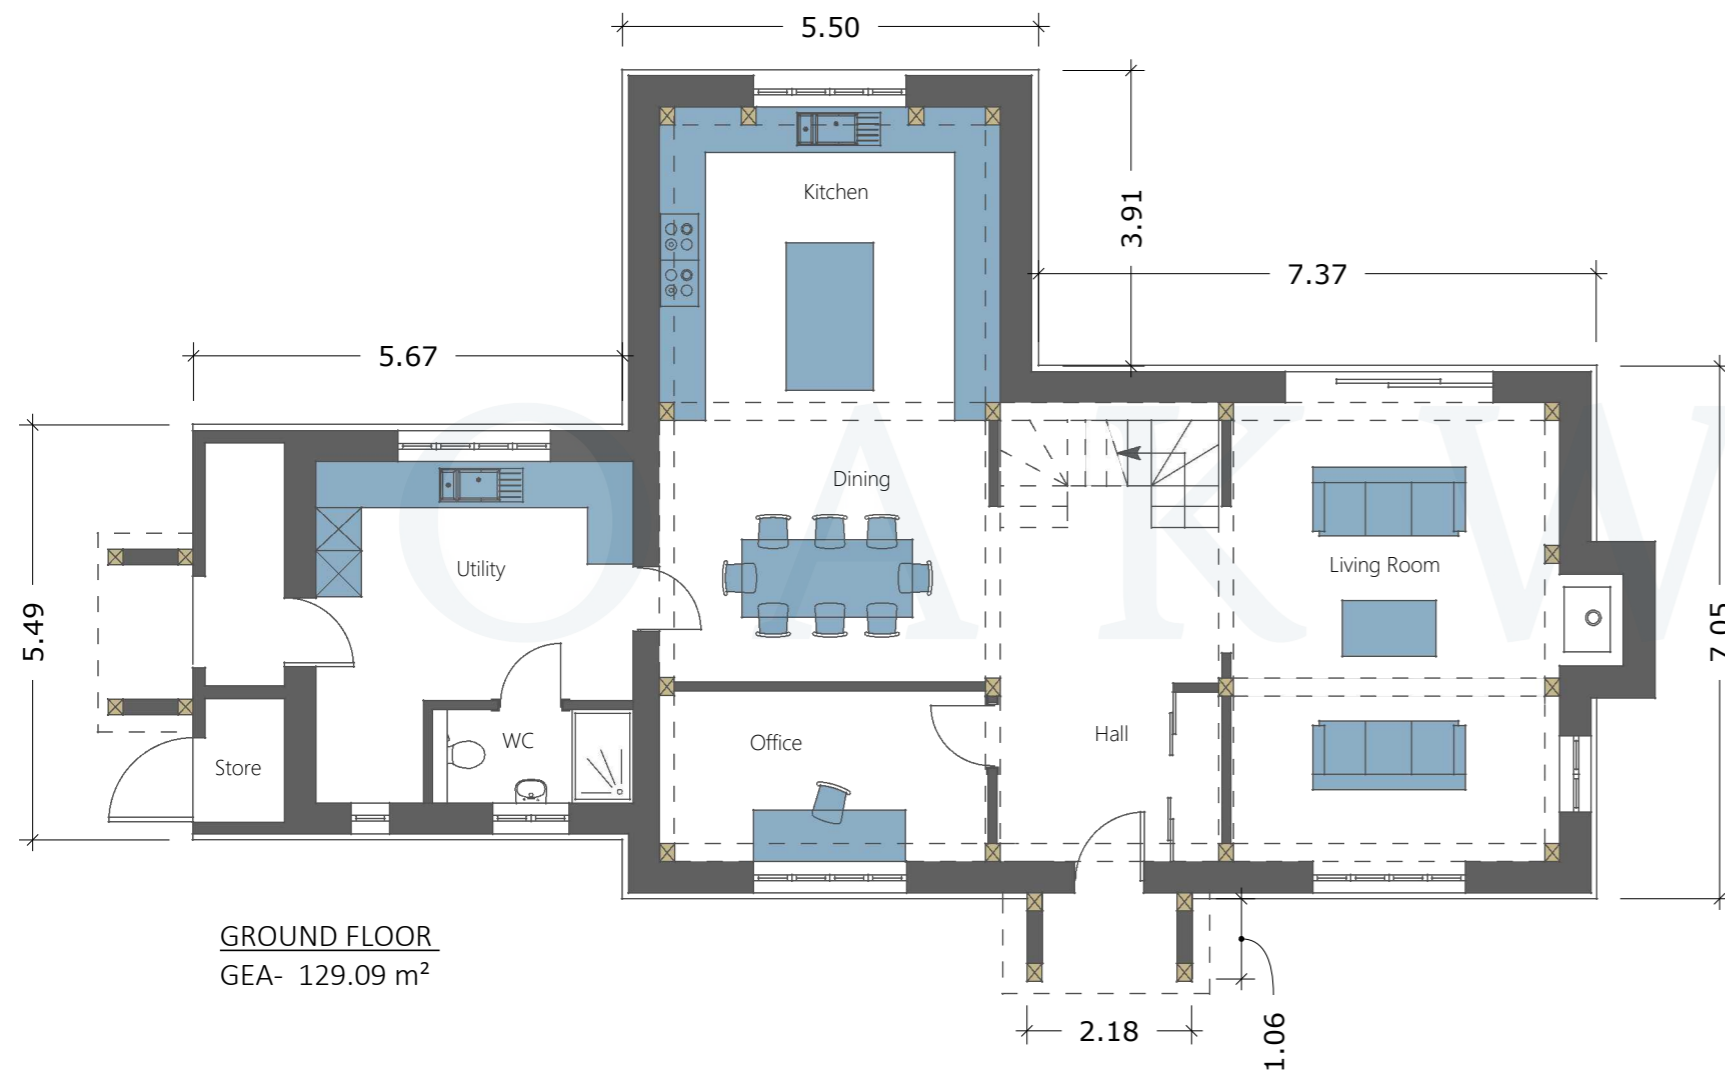

**HARROW FARM**

GEA: 220.12m<sup>2</sup>- (2369.35 ft<sup>2</sup>) Bedrooms : 3

FRONT ELEVATION

REAR ELEVATION

SIDE R ELEVATION

© : This drawing, its contents, and all information contained therein are protected by Copyright. It is for information and discussion purposes only and in its current form is not to be used for any Planning Application purposes. Do not scale from this drawing. Please contact Oakwrights if you wish to discuss utilising this design for your project.