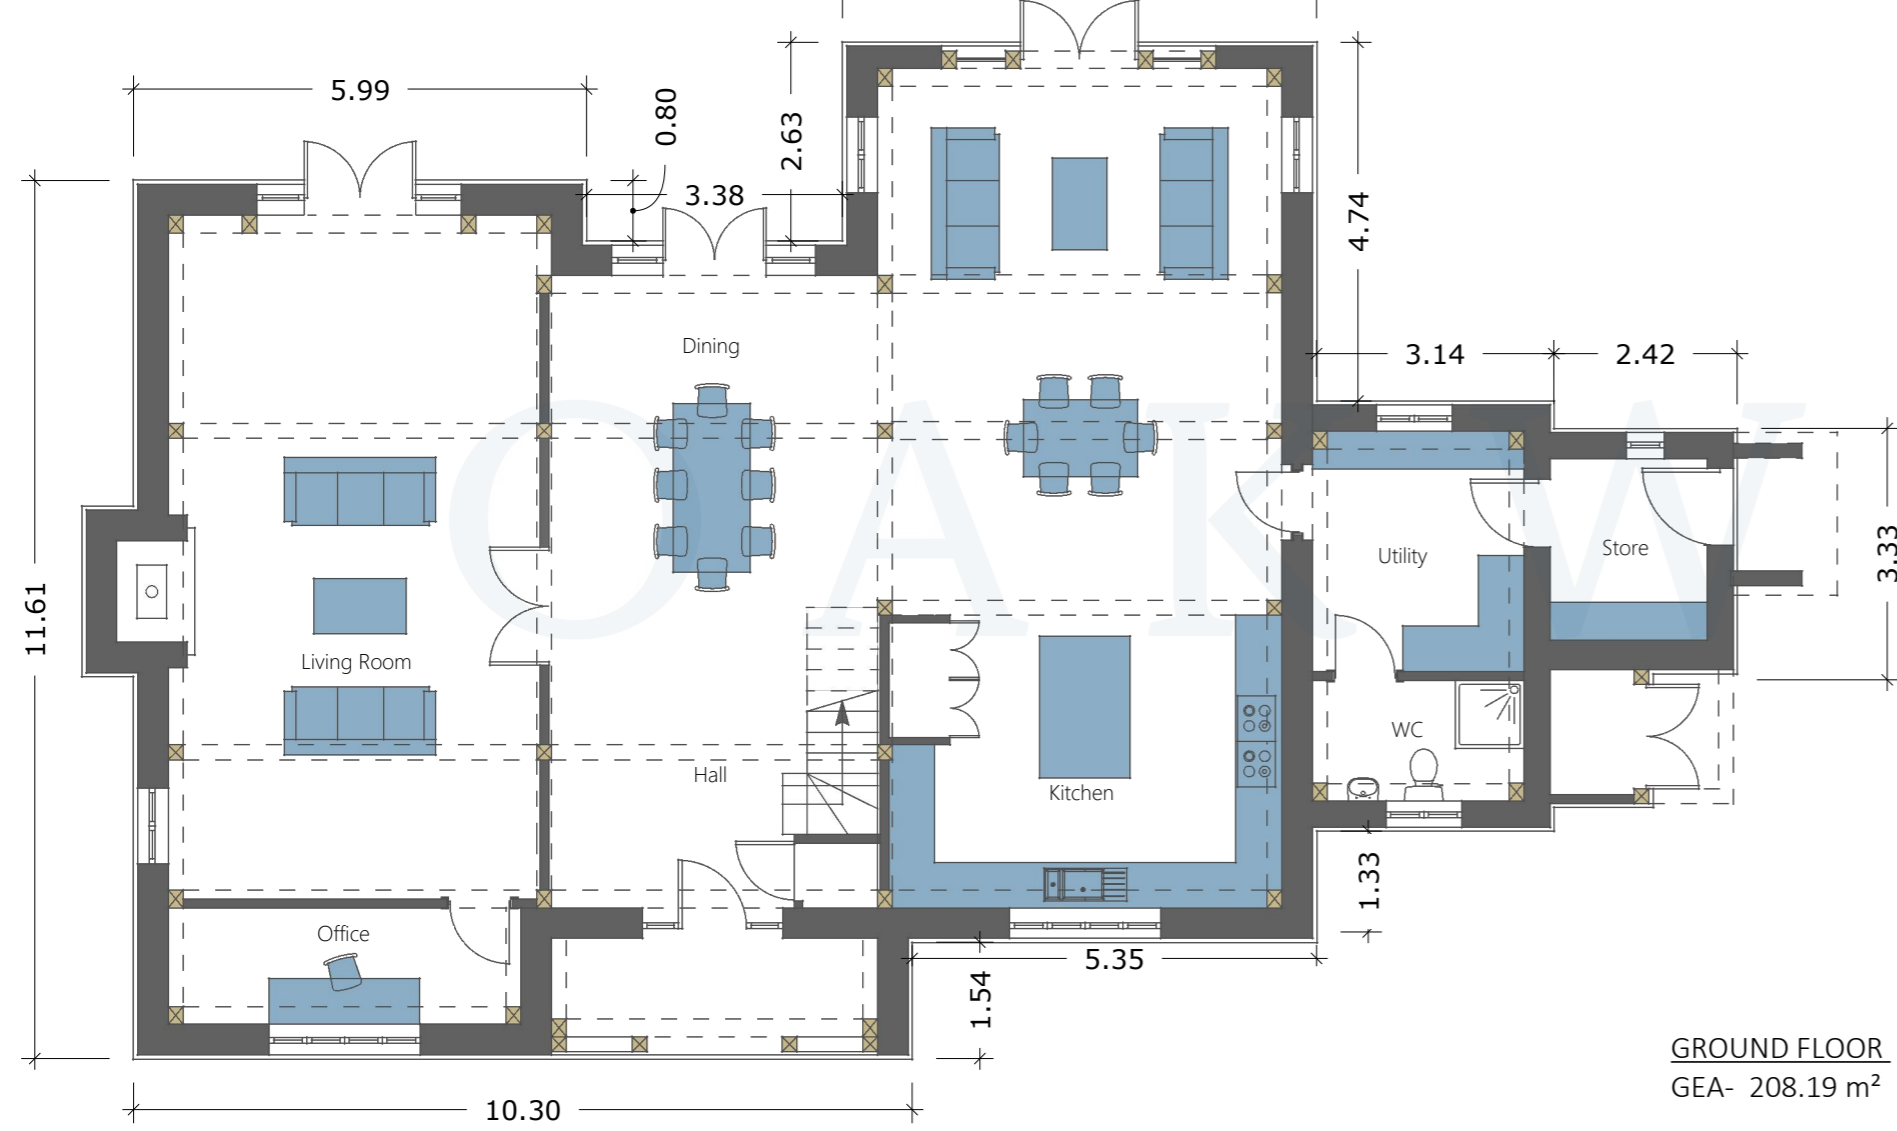

**HARVESTER FARM**

GEA: 343.29 m<sup>2</sup>- (3084 ft<sup>2</sup>) Bedrooms : 5  
6.27

FRONT ELEVATION

REAR ELEVATION

SIDE R ELEVATION

© : This drawing, its contents, and all information contained therein are protected by Copyright. It is for information and discussion purposes only and in its current form is not to be used for any Planning Application purposes. Do not scale from this drawing. Please contact Oakwrights if you wish to discuss utilising this design for your project.