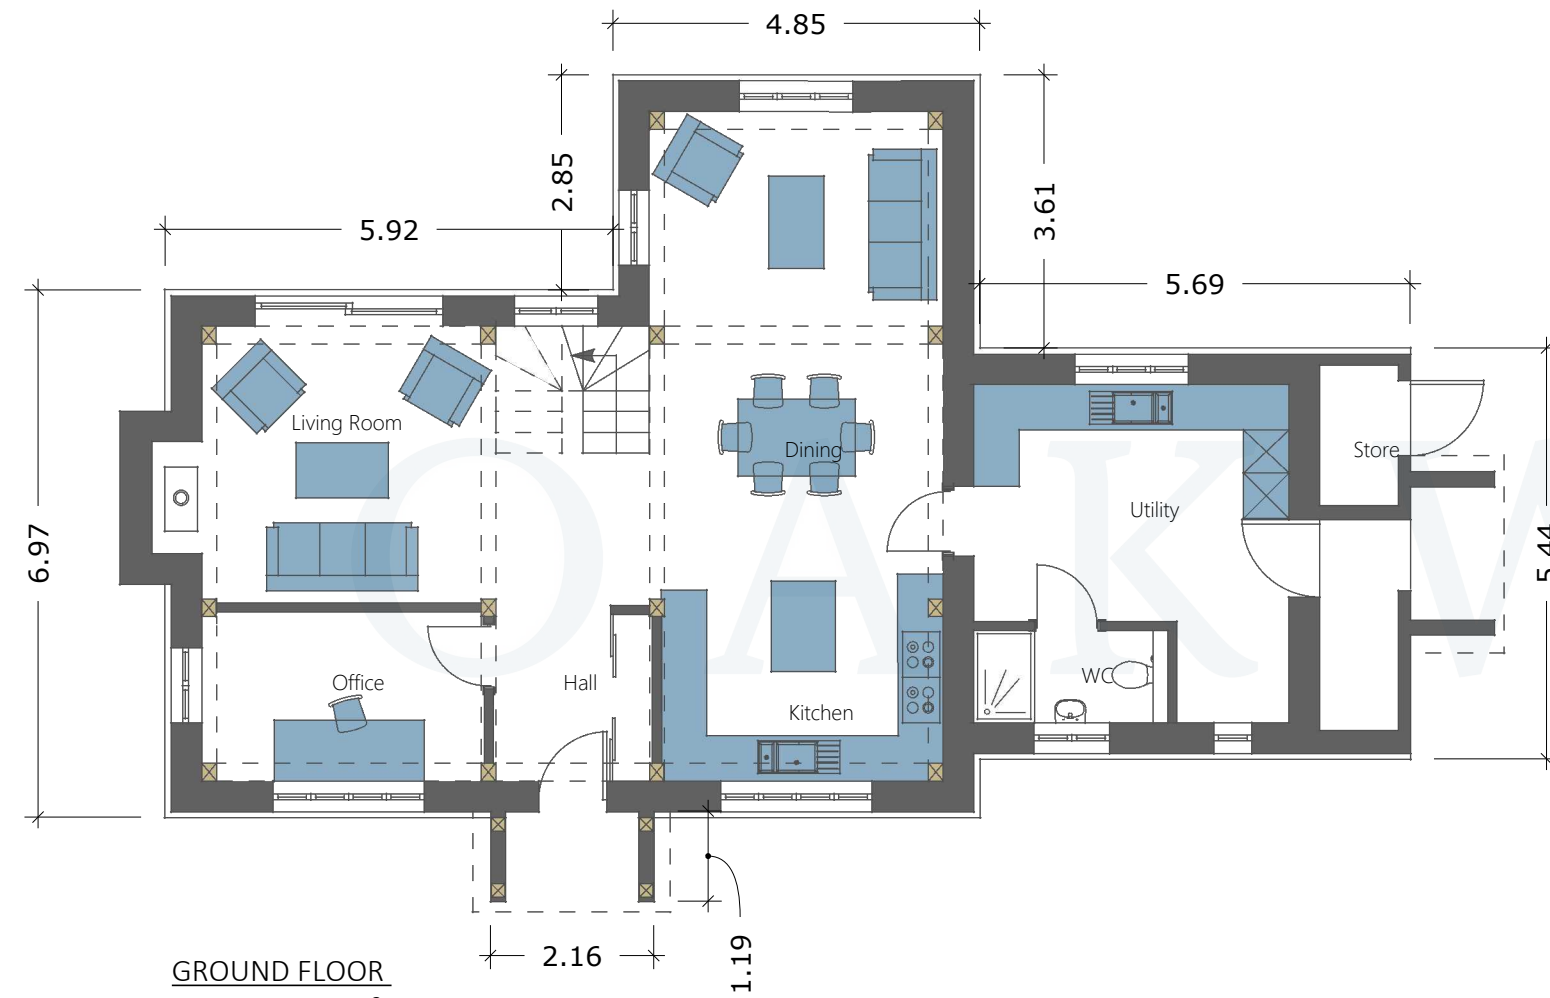

HOME FARM

GEA: 220.12m<sup>2</sup>- (2369.35 ft<sup>2</sup>) Bedrooms : 3

FRONT ELEVATION

REAR ELEVATION

SIDE R ELEVATION

© : This drawing, its contents, and all information contained therein are protected by Copyright. It is for information and discussion purposes only and in its current form is not to be used for any Planning Application purposes. Do not scale from this drawing. Please contact Oakwrights if you wish to discuss utilising this design for your project.