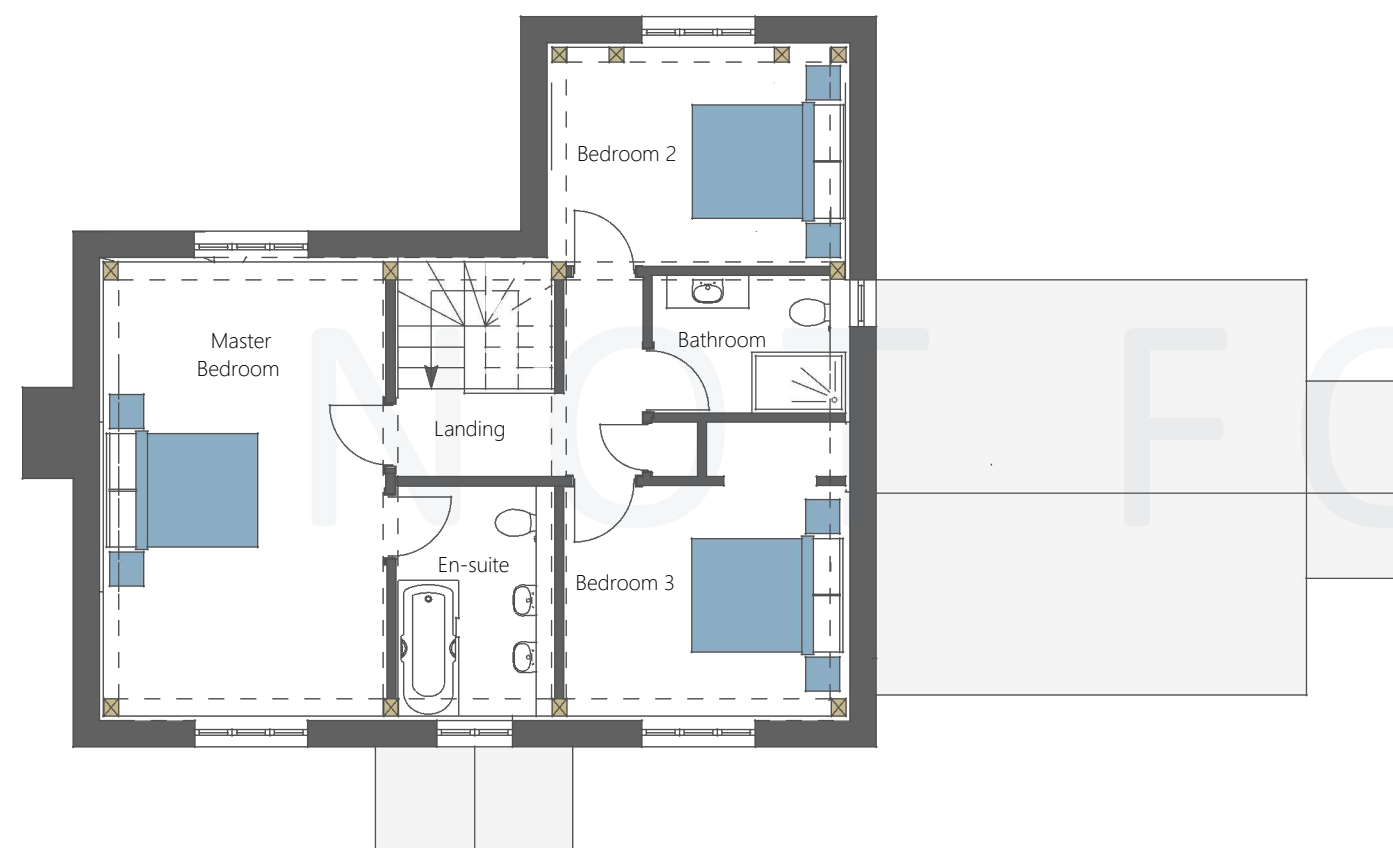

HOME FARM

GEA: 220.12m<sup>2</sup>- (2369.35 ft<sup>2</sup>) Bedrooms : 3

FRONT ELEVATION

REAR ELEVATION

SIDE R ELEVATION

© : This drawing, its contents, and all information contained therein are protected by Copyright. It is for information and discussion purposes only and in its current form is not to be used for any Planning Application purposes. Do not scale from this drawing. Please contact Oakwrights if you wish to discuss utilising this design for your project.