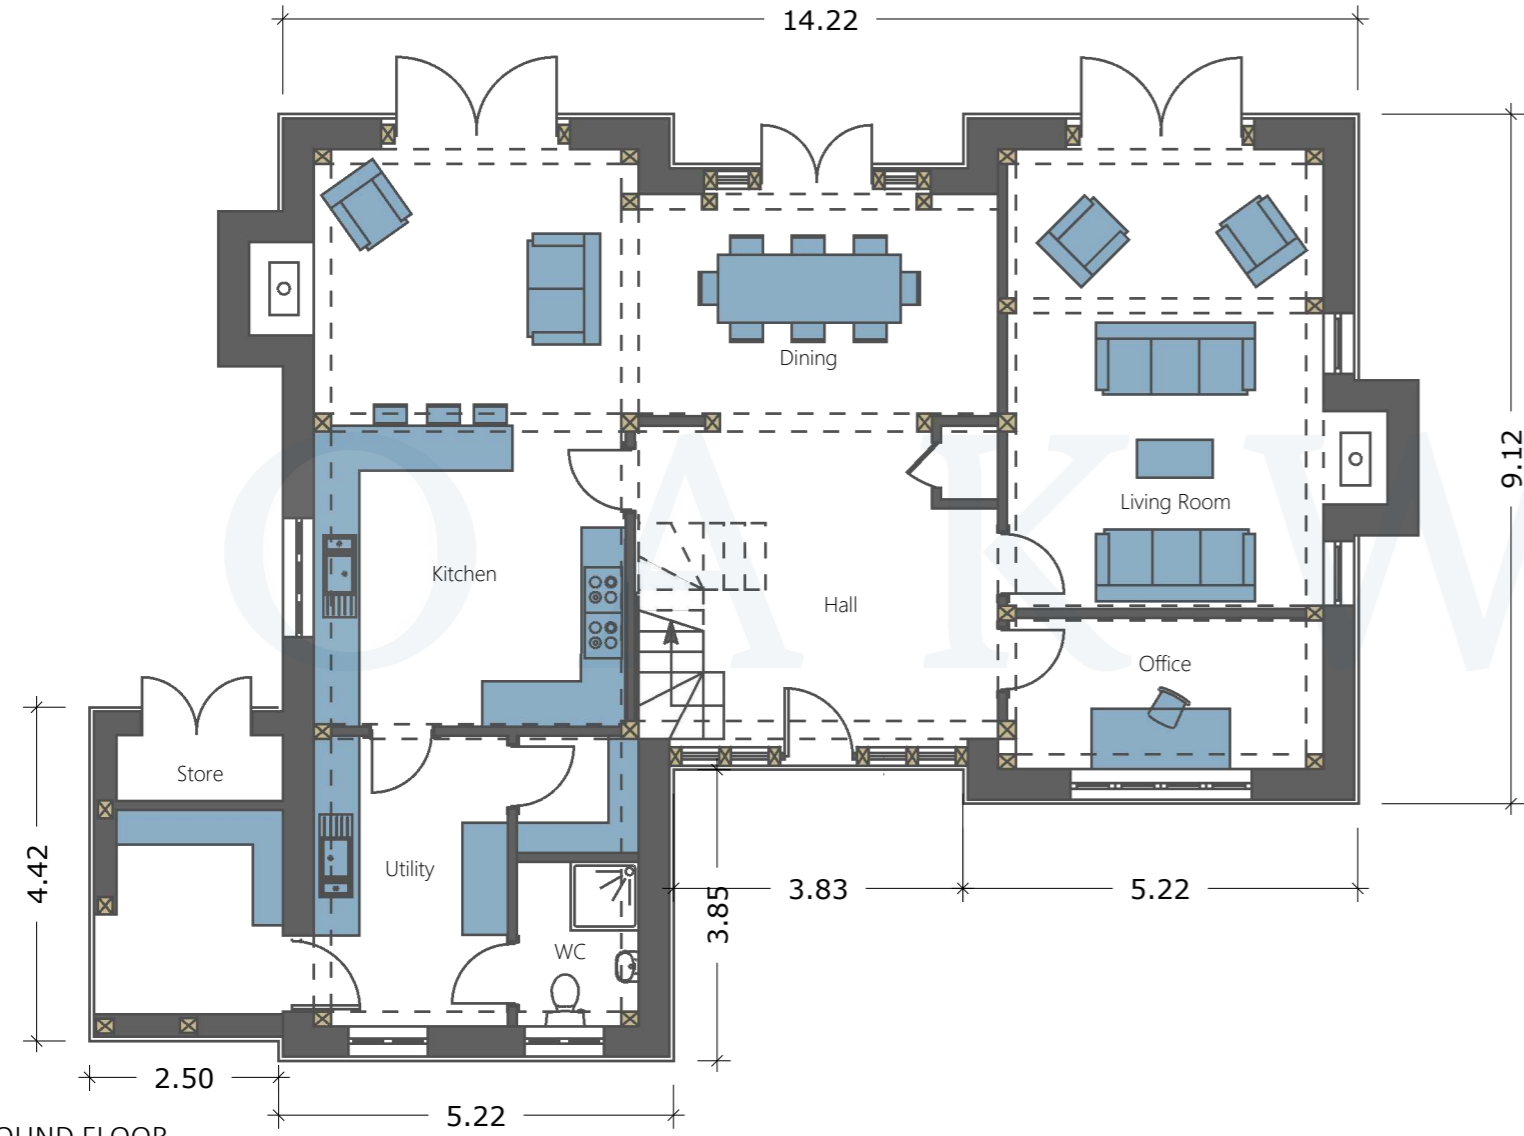

ORCHARD FARM

GEA: 299.45 m²- (3223 ft²) Bedrooms : 4
14.22

GROUND FLOOR
GEA- 157.74 m²

FIRST FLOOR
GEA- 141.71 m²

FRONT ELEVATION

REAR ELEVATION

SIDE R ELEVATION

© : This drawing, its contents, and all information contained therein are protected by Copyright. It is for information and discussion purposes only and in its current form is not to be used for any Planning Application purposes. Do not scale from this drawing. Please contact Oakwrights if you wish to discuss utilising this design for your project.