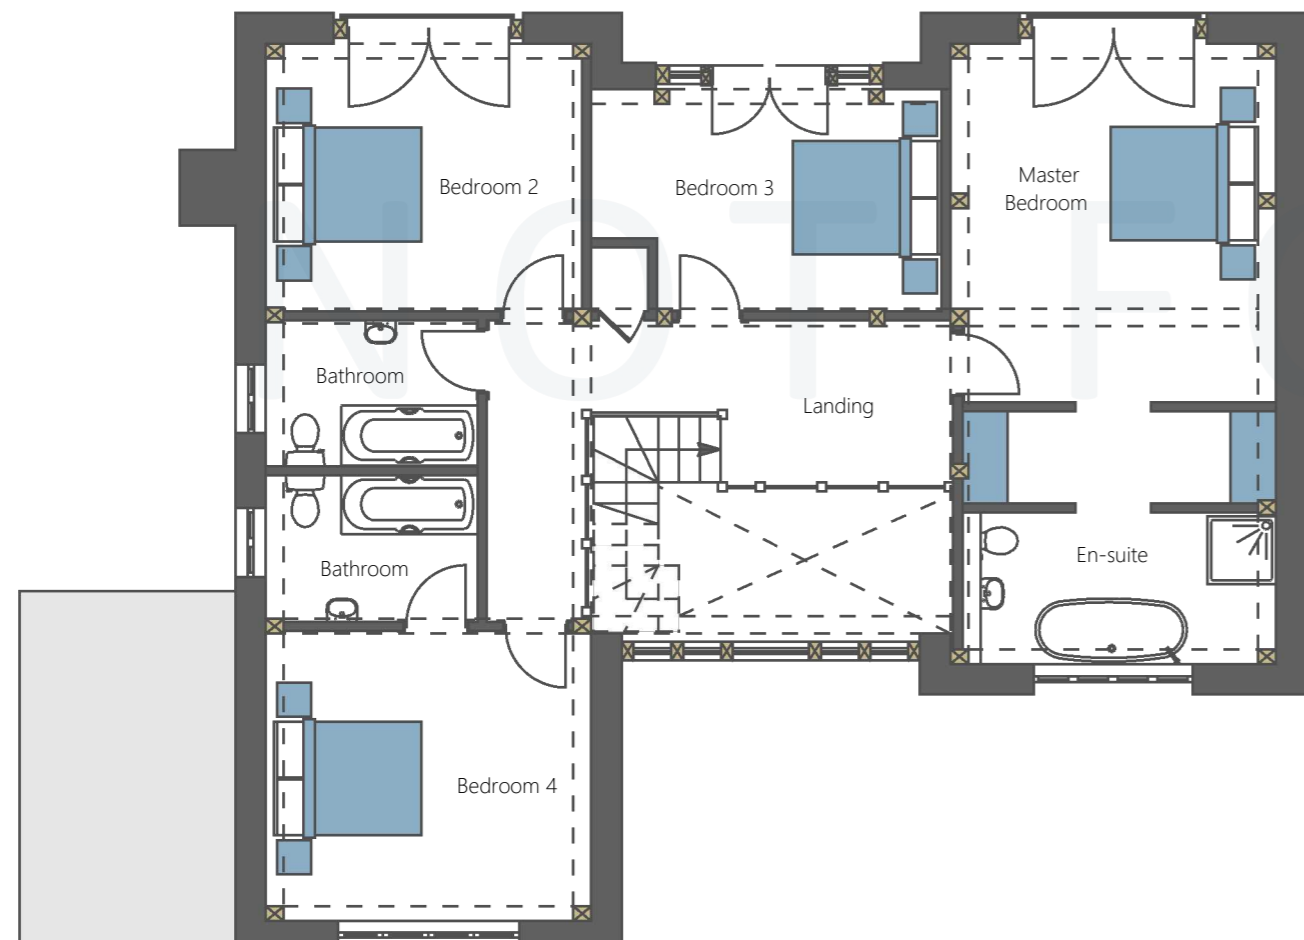

ORCHARD FARM

GEA: 299.45 m²- (3223 ft²) Bedrooms : 4
14.22

GROUND FLOOR
GEA- 157.74 m²

FIRST FLOOR
GEA- 141.71 m²

FRONT ELEVATION

REAR ELEVATION

SIDE R ELEVATION

© : This drawing, its contents, and all information contained therein are protected by Copyright. It is for information and discussion purposes only and in its current form is not to be used for any Planning Application purposes. Do not scale from this drawing. Please contact Oakwrights if you wish to discuss utilising this design for your project.