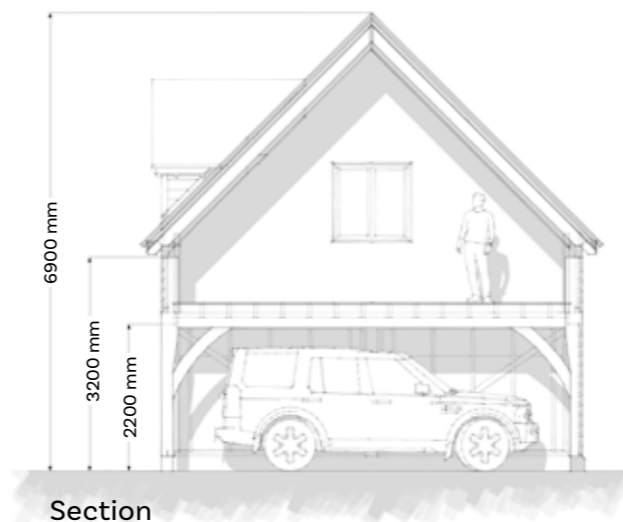

The Winchester

room above garage

The Design

The highest model in our Room above garage range, the Winchester has a metre upstand from the wall plate, raising the internal space of the upstairs. If you are looking to make as much use of the habitable space as possible, this room above garage is perfect for your needs.

Features

- Includes 1 metre upstand for even taller rooms.
- Room above wall build-up provides an energy efficient and flexible living space.
- Larger bay depth of up to 6.3 metres to accommodate most 4x4's.
- Planed oak frame posts 175 mm x 175 mm.
- Traditionally pegged green oak frame.
- Natural saddle stones (not composite) for independent posts.
- Optional oak doors, or open bay configuration as pictured.
- Softwood rafters, studwork and choice of weatherboarding.
- Choice of roof covering, guttering, felt and battens.
- Windows and doors, as required.
- 10 year warranty on the structural oak frame.
- Full oak eaves & verge or optional larch eaves & verge.
- Finials and decoration points.

Optional Extras

- Dormer windows.
- Rooflights.
- Garage doors.
- Windows and doors.
- Roof tiles.
- Boarding.
- Hip/half hip roof design.
- Log store.
- Planning Permission and building regulations service is available.