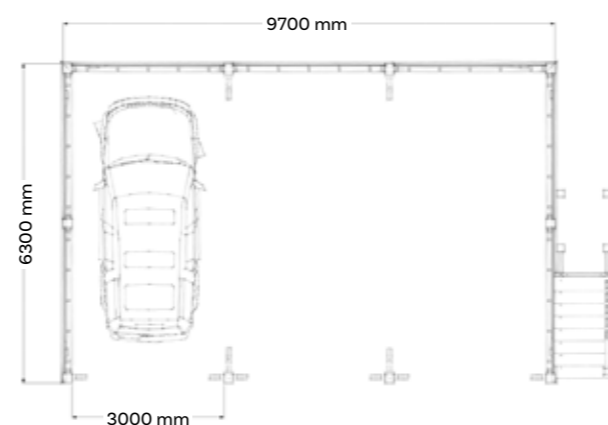

The Winchester

room above garage

The Design

The highest model in our Room above garage range, the Winchester has a metre upstand from the wall plate, raising the internal space of the upstairs. If you are looking to make as much use of the habitable space as possible, this room above garage is perfect for your needs.

Features

- Includes 1 metre upstand for even taller rooms.
- Room above wall build-up provides an energy efficient and flexible living space.
- Larger bay depth of up to 6.3 metres to accommodate most 4x4's.
- Planed oak frame posts 175 mm x 175 mm.
- Traditionally pegged green oak frame.
- Natural saddle stones (not composite) for independent posts.
- Optional oak doors, or open bay configuration as pictured.
- Softwood rafters, studwork and choice of weatherboarding.
- Choice of roof covering, guttering, felt and battens.
- Windows and doors, as required.
- 10 year warranty on the structural oak frame.
- Full oak eaves & verge or optional larch eaves & verge.
- Finials and decoration points.

Optional Extras

- Dormer windows.
- Rooflights.
- Garage doors.
- Windows and doors.
- Roof tiles.
- Boarding.
- Hip/half hip roof design.
- Log store.
- Planning Permission and building regulations service is available.