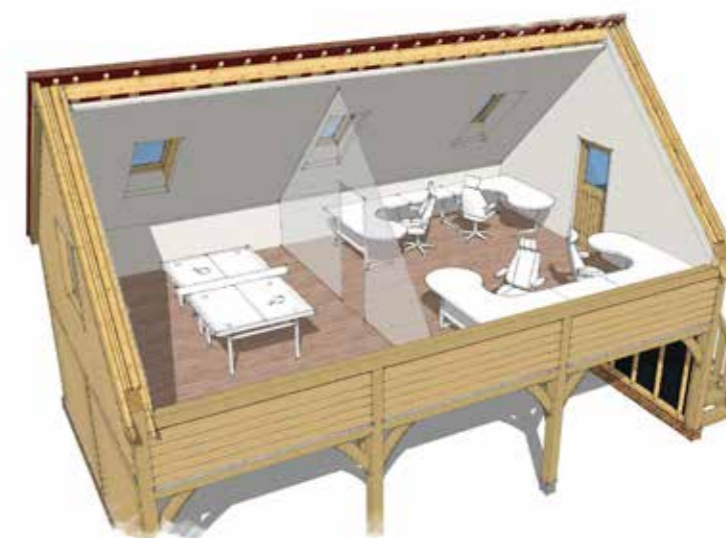

The Winchester

room above garage

The Design

The highest model in our Room above garage range, the Winchester has a metre upstand from the wall plate, raising the internal space of the upstairs. If you are looking to make as much use of the habitable space as possible, this room above garage is perfect for your needs.

Features

- Includes 1 metre upstand for even taller rooms.
- Room above wall build-up provides an energy efficient and flexible living space.
- Larger bay depth of up to 6.3 metres to accommodate most 4x4's.
- Planed oak frame posts 175 mm x 175 mm.
- Traditionally pegged green oak frame.
- Natural saddle stones (not composite) for independent posts.
- Optional oak doors, or open bay configuration as pictured.
- Softwood rafters, studwork and choice of weatherboarding.
- Choice of roof covering, guttering, felt and battens.
- Windows and doors, as required.
- 10 year warranty on the structural oak frame.
- Full oak eaves & verge or optional larch eaves & verge.
- Finials and decoration points.

Optional Extras

- Dormer windows.
- Rooflights.
- Garage doors.
- Windows and doors.
- Roof tiles.
- Boarding.
- Hip/half hip roof design.
- Log store.
- Planning Permission and building regulations service is available.

OAKWRIGHTS®

Layouts to inspire

Accommodation

Home office and games room