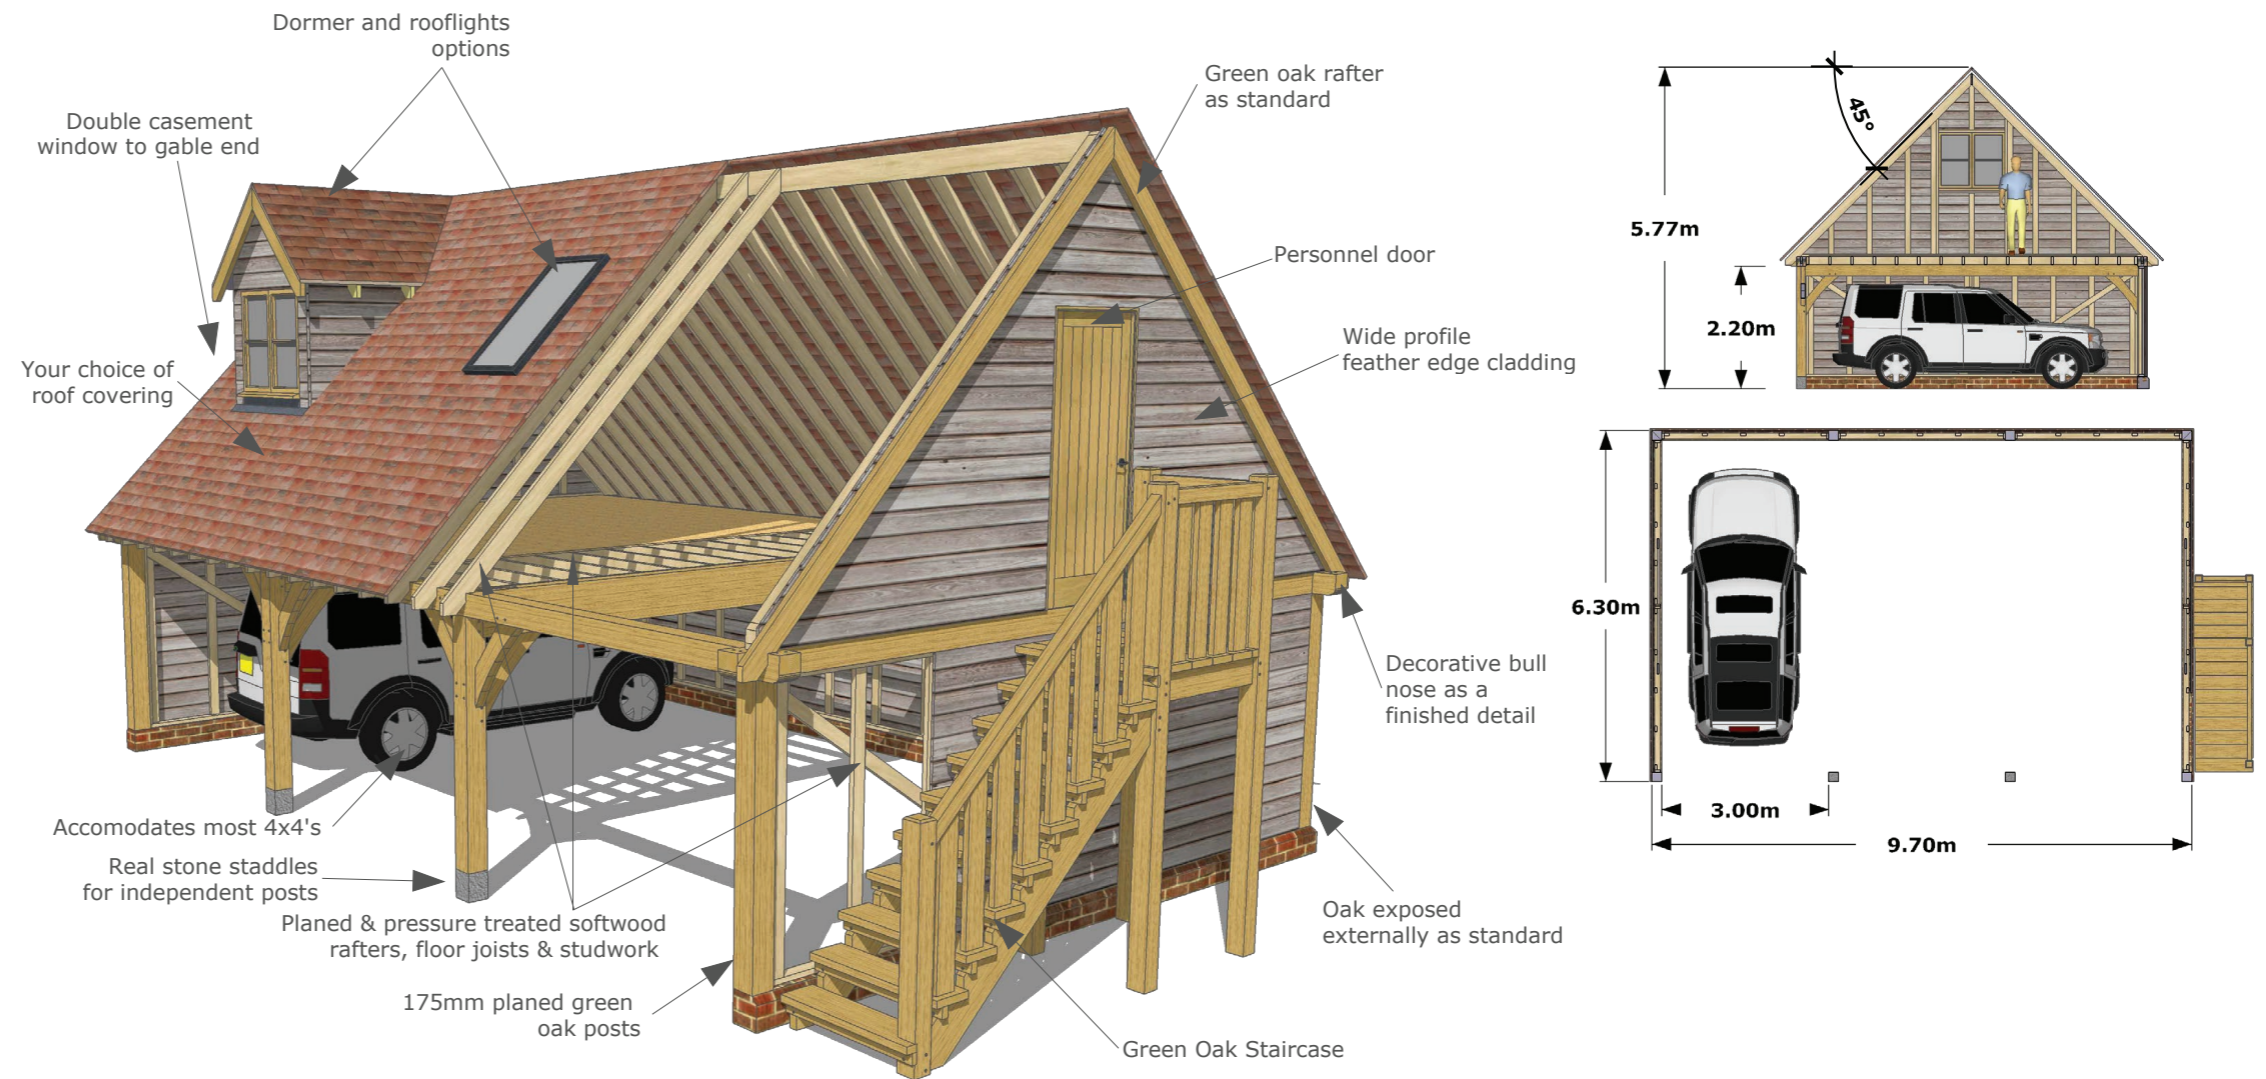

# The Gloucester

OAKWRIGHTS®

The Gloucester range of timber framed garages provides generously sized bays on the ground floor which can be configured as a garage, car port, workshop or simply additional storage. An external green oak staircase (a beautiful piece of craftsmanship in itself) leads to a sizeable room above which can be used for a number of uses such as a simple loft store or can be fully fitted out to provide a home office, games room or even additional guest accommodation.

## Full Assembly by our Expert Team

- Oak frame kit assembled by our friendly team
- Choice of roof tiles, guttering, felt and battens
- 10-year warranty on the structural oak frame

## The Kit

- Traditionally pegged green oak frame
- Large bays can accommodate most 4x4s
- Natural staddle stones (not composite) for independent posts
- Softwood rafters, studwork and choice of weatherboarding
- Choice of roof covering
- Windows and doors, as required
- Green oak staircase