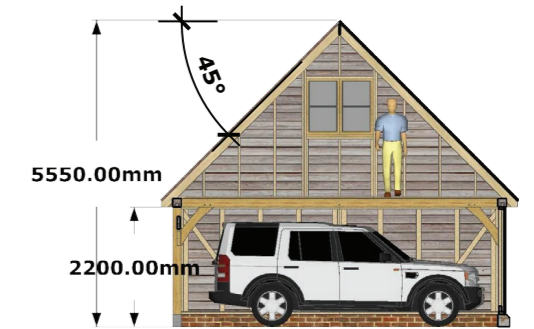

The Little Gloucester

OAKWRIGHTS®

The Little Gloucester is a scaled-down version of the Gloucester room over garage, with smaller bays and smaller timber sections this provides a slightly more cost-effective oak 'room-over garage' that compares in size to many of the smaller room-over buildings provided by our competitors.

A very usable room above is provided with a number of potential uses. It could become a simple loft store or be fully fitted out to provide a home office, games room or even additional guest accommodation space.

Full Assembly by our Expert Team

- Oak frame kit assembled by our friendly team
- Choice of roof tiles, guttering, felt and battens
- 10-year warranty on the structural oak frame

The Kit

- Traditionally pegged green oak frame
- Large bays can accommodate most 4x4s
- Natural staddle stones (not composite) for independent posts
- Softwood rafters, studwork and choice of weatherboarding
- Choice of roof covering
- Windows and doors, as required
- Green oak staircase

Optional Extras

- Dormer windows
- Rooflights
- Garage doors
- Windows and doors
- Roof tile options
- Boarding options
- Hip/half hip
- Log store

Book your in-home appointment

Get practical help and advice
Millimetre perfect measurements
Compare finish options
Visit completed projects in your area

Call 01432 353 353
or email enquiries@oakwrights.co.uk