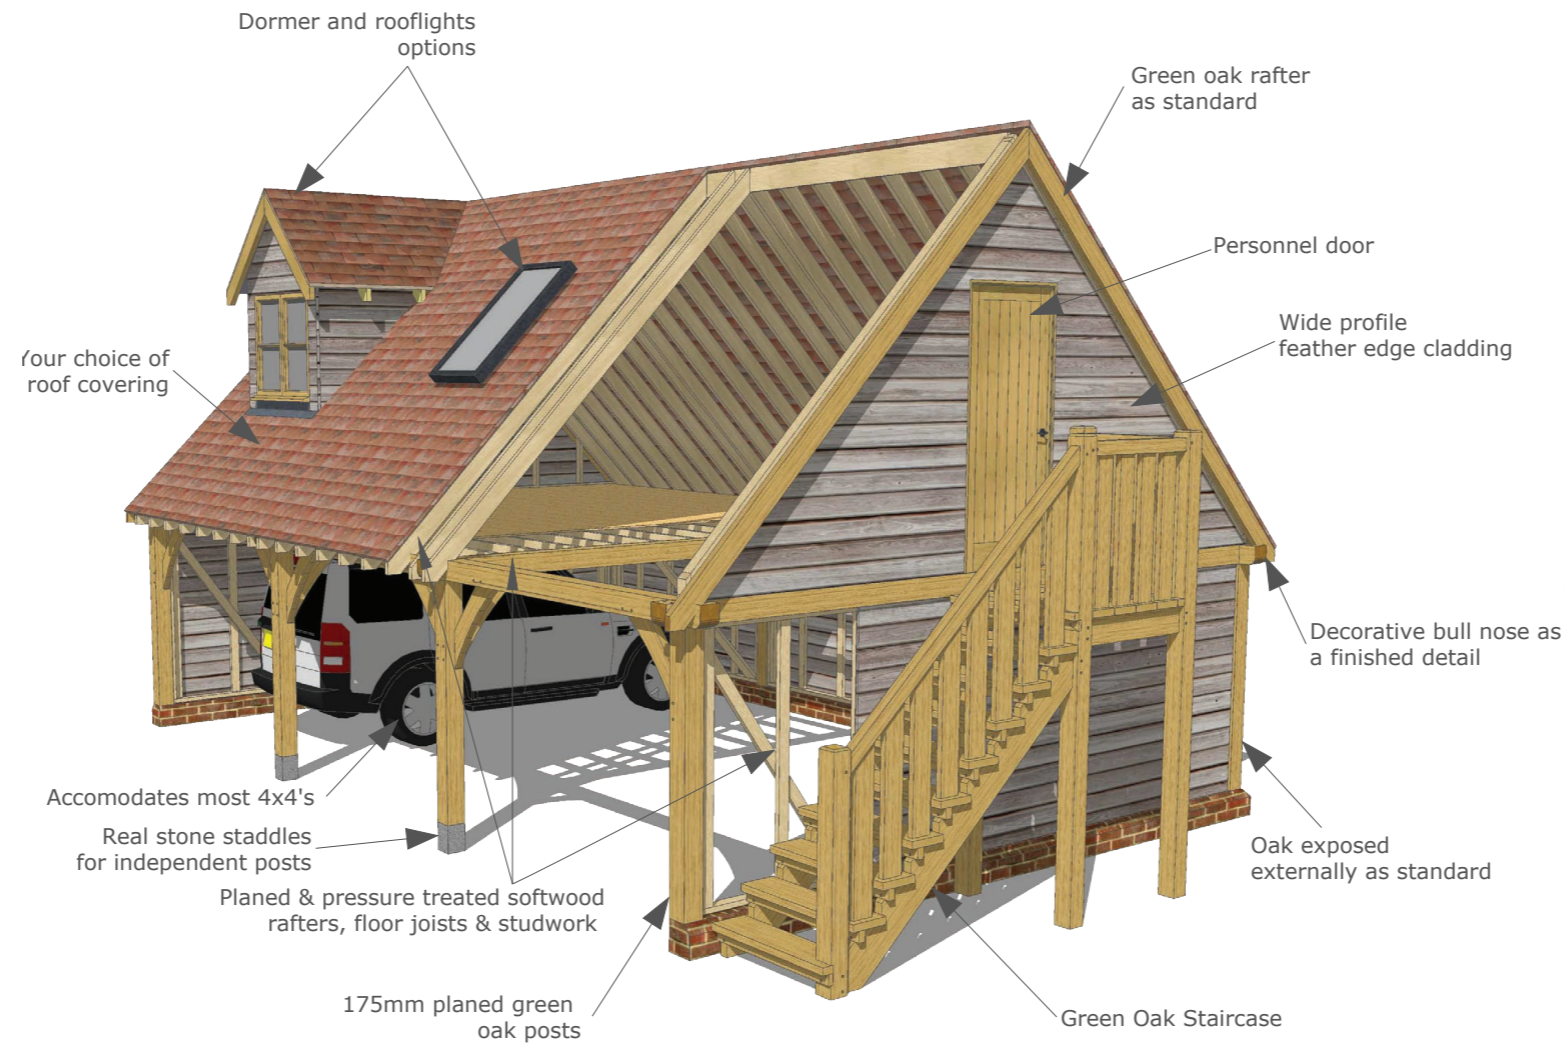

# The Little Gloucester

OAKWRIGHTS®

The Little Gloucester is a scaled-down version of the Gloucester room over garage, with smaller bays and smaller timber sections this provides a slightly more cost-effective oak 'room-over garage' that compares in size to many of the smaller room-over buildings provided by our competitors.

A very usable room above is provided with a number of potential uses. It could become a simple loft store or be fully fitted out to provide a home office, games room or even additional guest accommodation space.

## Full Assembly by our Expert Team

- Oak frame kit assembled by our friendly team
- Choice of roof tiles, guttering, felt and battens
- 10-year warranty on the structural oak frame

## The Kit

- Traditionally pegged green oak frame
- Large bays can accommodate most 4x4s
- Natural staddle stones (not composite) for independent posts
- Softwood rafters, studwork and choice of weatherboarding
- Choice of roof covering
- Windows and doors, as required
- Green oak staircase