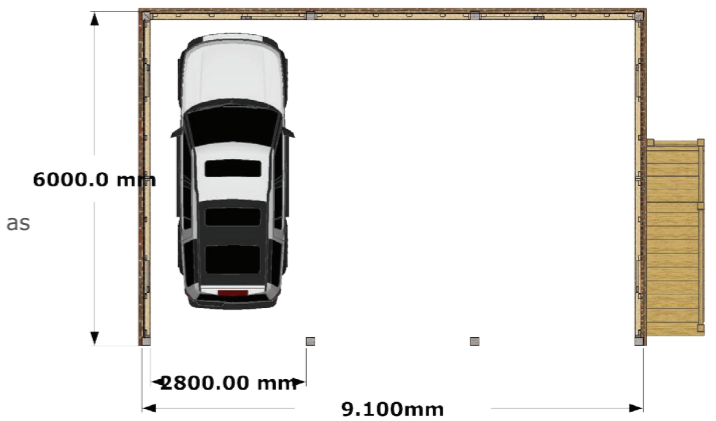

The Little Gloucester

OAKWRIGHTS®

The Little Gloucester is a scaled-down version of the Gloucester room over garage, with smaller bays and smaller timber sections this provides a slightly more cost-effective oak 'room-over garage' that compares in size to many of the smaller room-over buildings provided by our competitors.

A very usable room above is provided with a number of potential uses. It could become a simple loft store or be fully fitted out to provide a home office, games room or even additional guest accommodation space.

Full Assembly by our Expert Team

- Oak frame kit assembled by our friendly team
- Choice of roof tiles, guttering, felt and battens
- 10-year warranty on the structural oak frame

The Kit

- Traditionally pegged green oak frame
- Large bays can accommodate most 4x4s
- Natural staddle stones (not composite) for independent posts
- Softwood rafters, studwork and choice of weatherboarding
- Choice of roof covering
- Windows and doors, as required
- Green oak staircase

Optional Extras

- Dormer windows
- Rooflights
- Garage doors
- Windows and doors
- Roof tile options
- Boarding options
- Hip/half hip
- Log store

Book your in-home appointment

Get practical help and advice
Millimetre perfect measurements
Compare finish options
Visit completed projects in your area

Call 01432 353 353
or email enquiries@oakwrights.co.uk