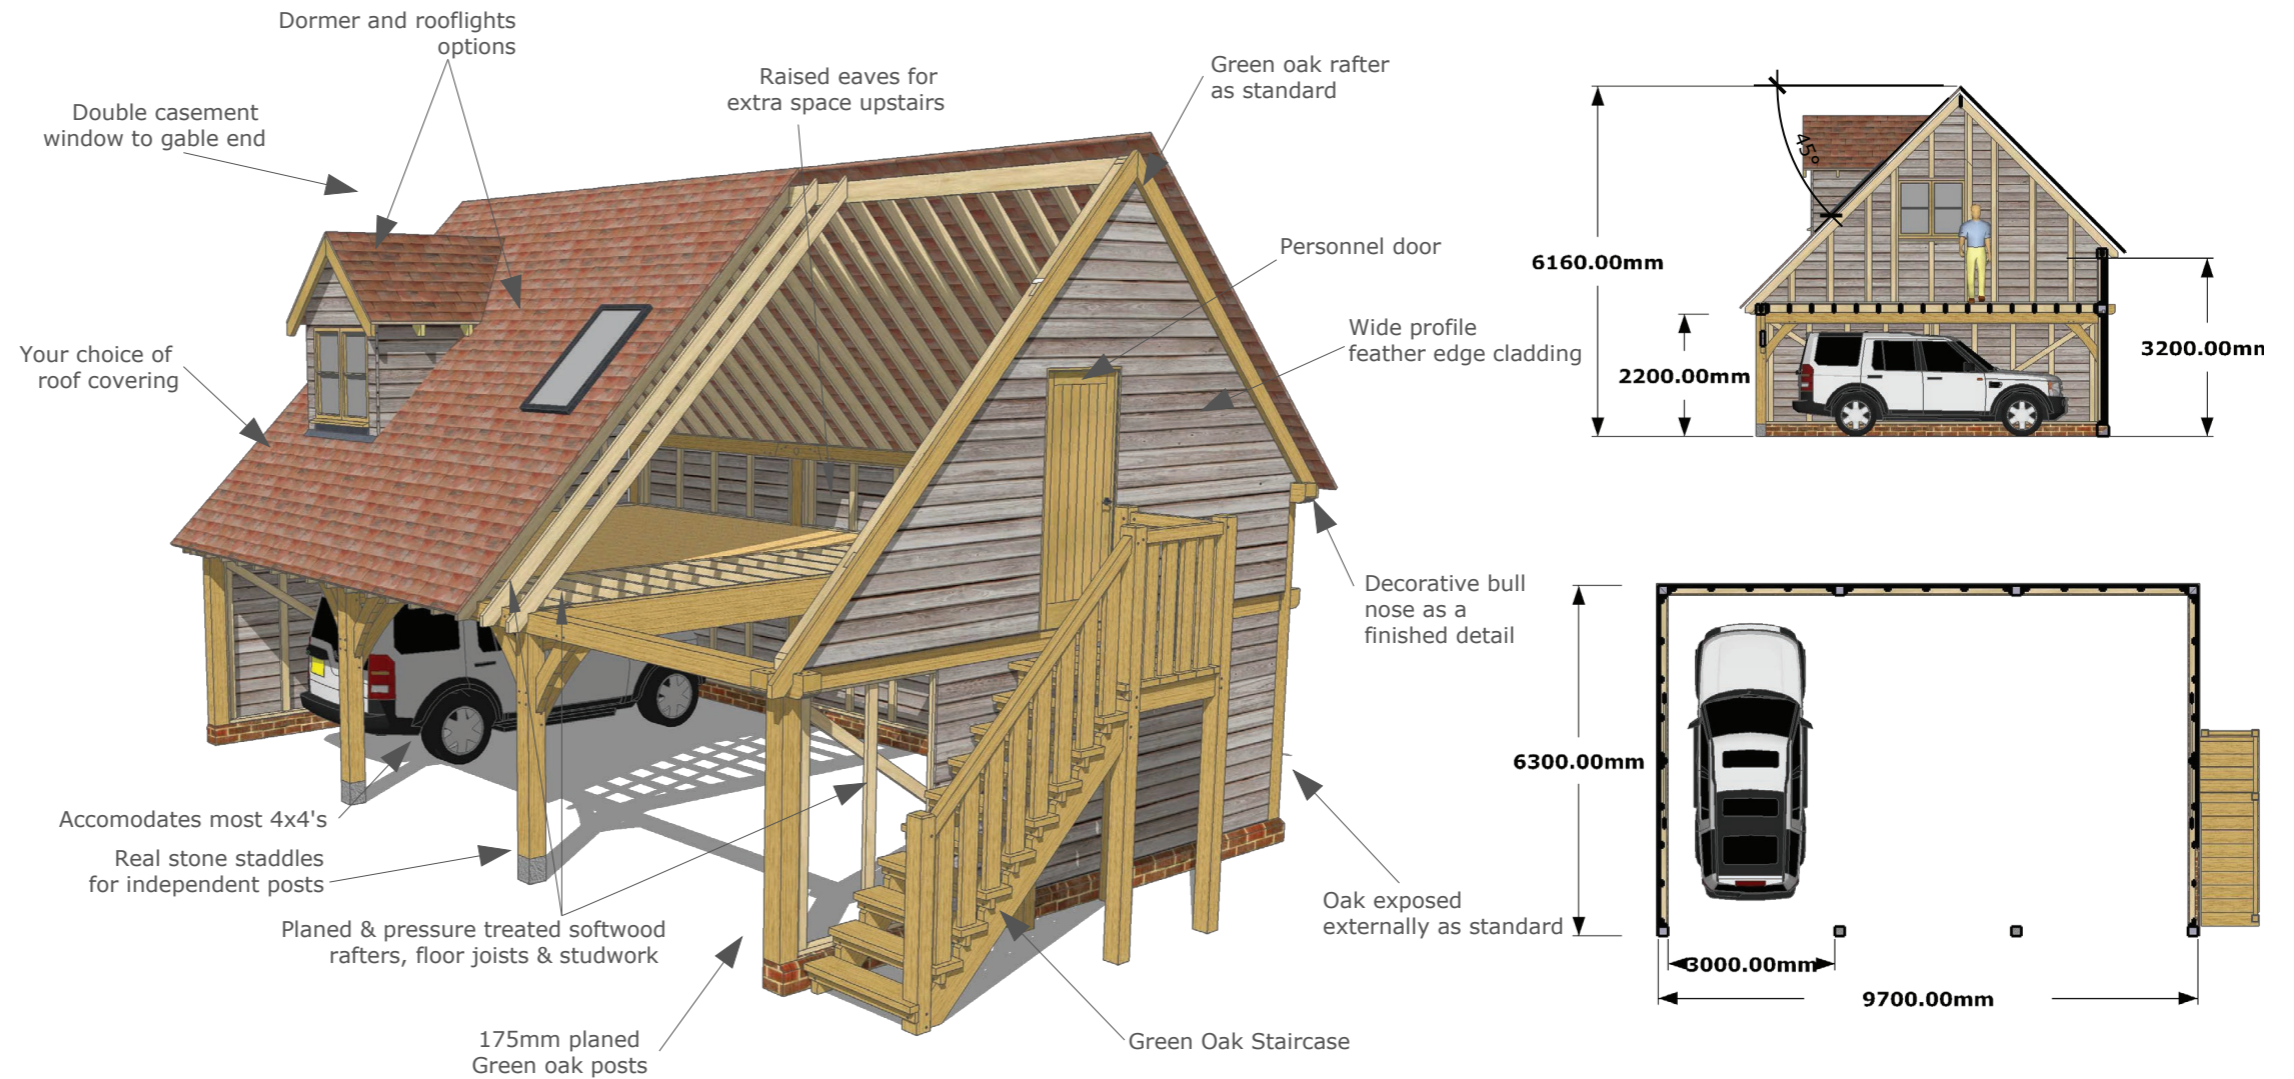

The Portchester

OAKWRIGHTS®

The design of our Portchester garage is extremely popular within our oak frame garage range. If you would like to create additional living space at home, the room above the Portchester subtly offers more space to serve a multitude of purposes.

Full Assembly by our Expert Team

- Oak frame kit assembled by our friendly team
- Choice of roof tiles, guttering, felt and battens
- 10-year warranty on the structural oak frame

The Kit

- Traditionally pegged green oak frame
- Large bays can accommodate most 4x4s
- Natural saddle stones (not composite) for independent posts
- Softwood rafters, studwork and choice of weatherboarding
- Choice of roof covering
- Windows and doors, as required
- Green oak staircase

Optional Extras

- Dormer windows
- Rooflights
- Garage doors
- Windows and doors
- Roof tile options
- Boarding options
- Hip/half hip
- Log store

Book your in-home appointment

- Get practical help and advice
- Millimetre perfect measurements
- Compare finish options
- Visit completed projects in your area