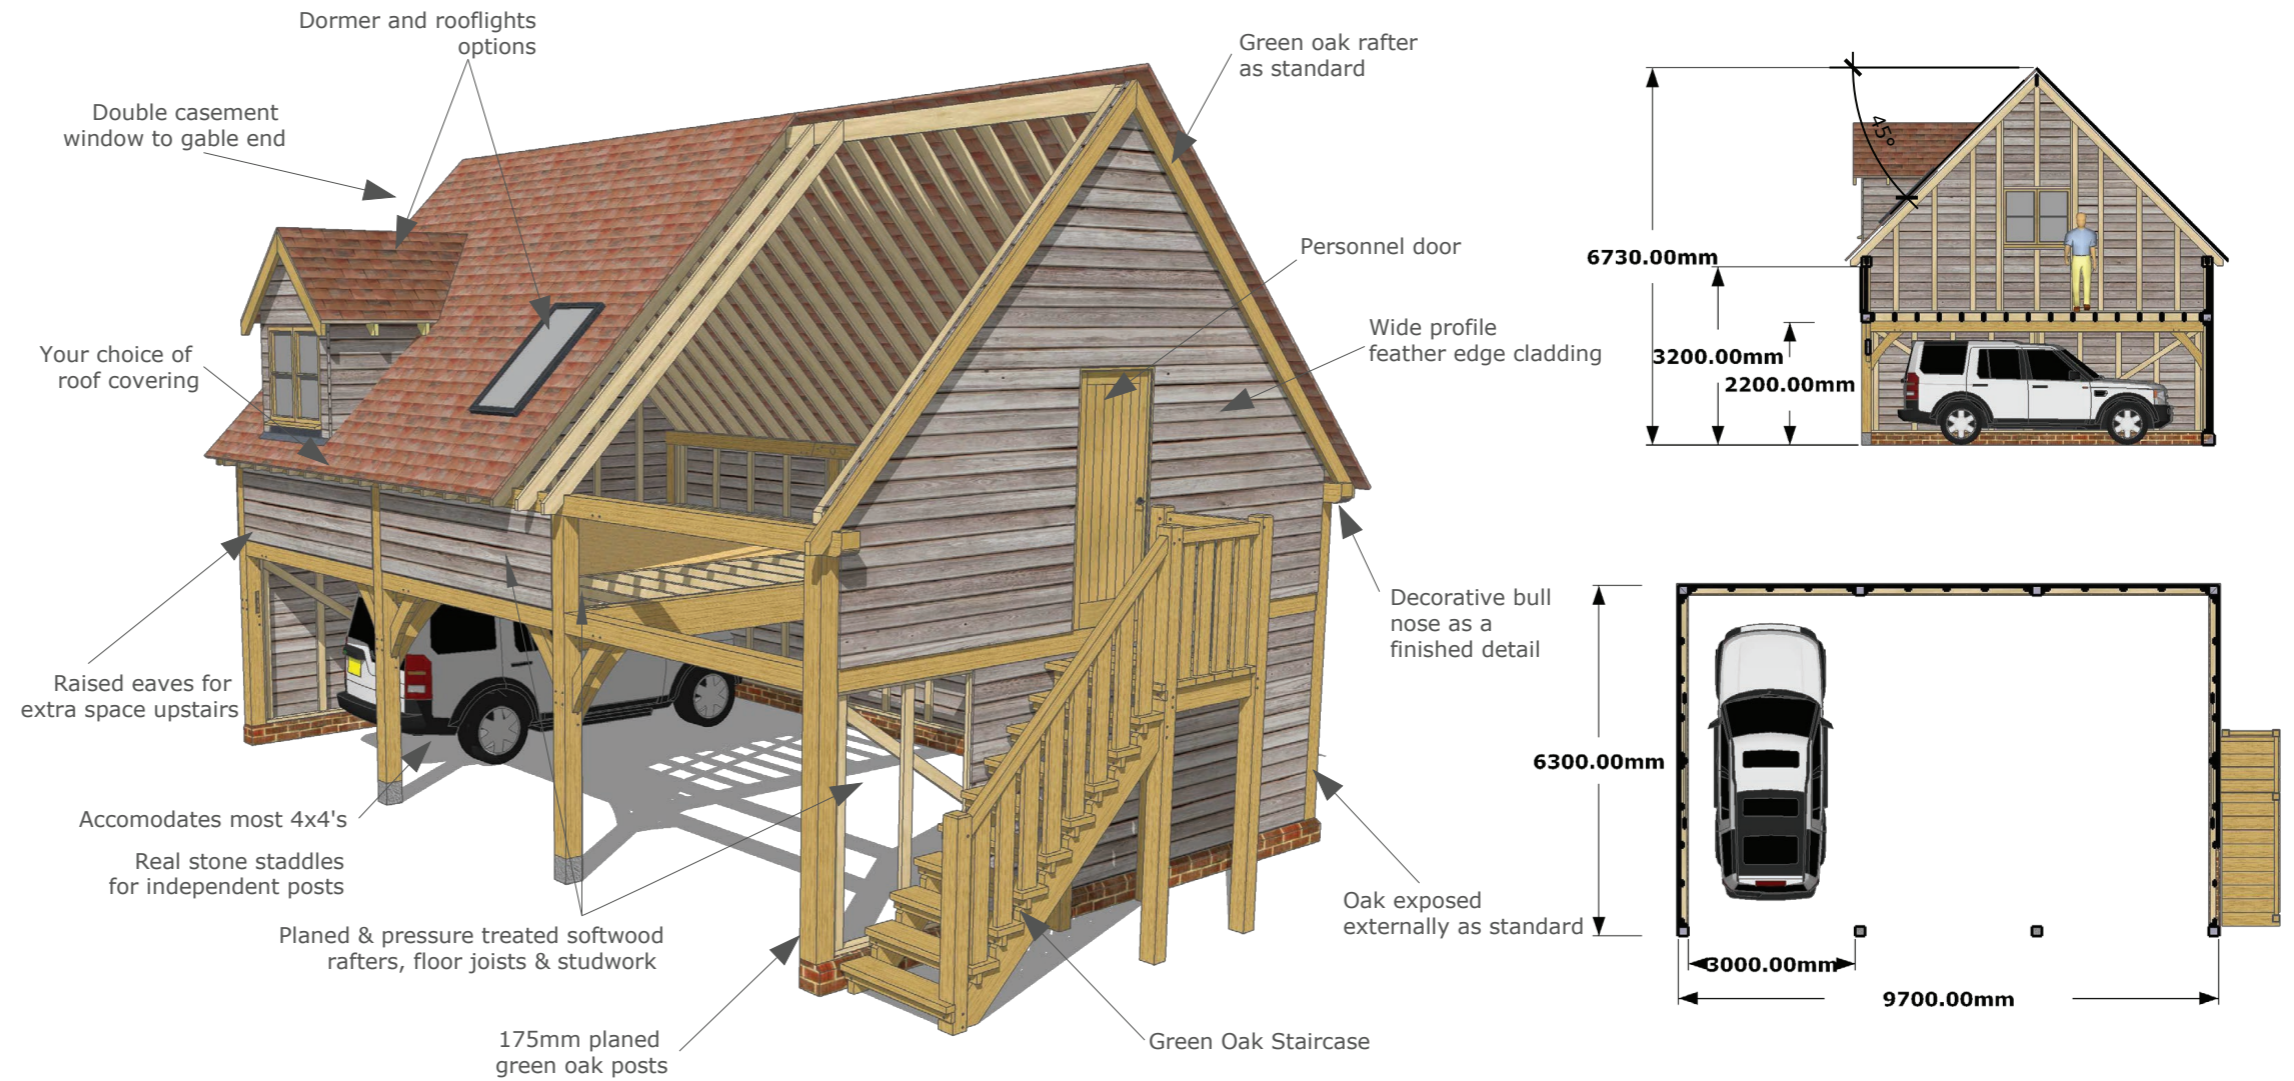

The Winchester

OAKWRIGHTS®

The highest model of the Room Over garage range, the Winchester has a metre upstand from the wall plate, in turn raising the internal space of the upstairs. Popular with clients looking to make as much use of habitable space, the room above the garage space is perfect for extra space that requires a taller room, such as games room, office, recording studio, or additional living accommodation.

Full Assembly by our Expert Team

- Oak frame kit assembled by our friendly team
- Choice of roof tiles, guttering, felt and battens
- 10-year warranty on the structural oak frame

The Kit

- Traditionally pegged green oak frame
- Large bays can accommodate most 4x4s
- Natural staddle stones (not composite) for independent posts
- Softwood rafters, studwork and choice of weatherboarding
- Choice of roof covering
- Windows and doors, as required
- Green oak staircase

Optional Extras

- Dormer windows
- Rooflights
- Garage doors
- Windows and doors
- Roof tile options
- Boarding options
- Hip/half hip
- Log store

Book your in-home appointment

Get practical help and advice
 Millimetre perfect measurements
 Compare finish options
 Visit completed projects in your area