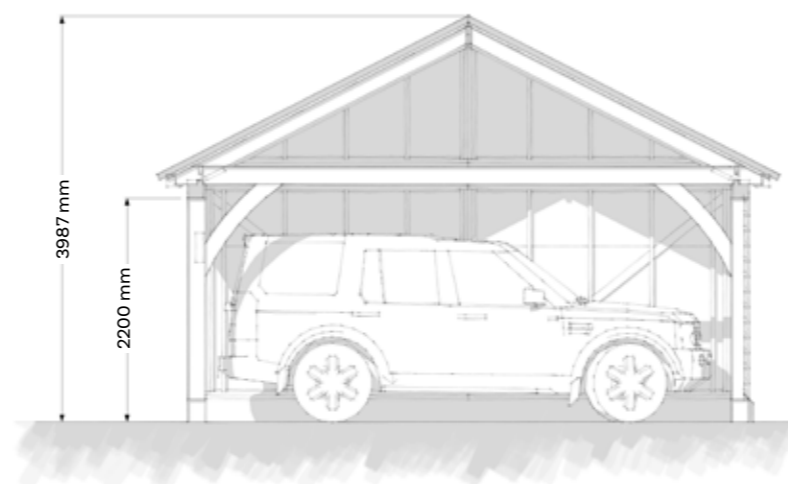

The Highgrove

single storey garage

OAKWRIGHTS®

The Design

The Highgrove oak framed garage shares the same footprint as the Kenchester but has a generous full height depth, without the cat slide roof. This provides you with a more useable space, especially for larger vehicles such as 4x4's.

Features

- Ridge height below 4 metres, so ideal for Permitted Development.
- Planed oak frame posts 175 mm x 175 mm.
- Traditionally pegged green oak frame.
- Natural saddle stones (not composite) for independent posts.
- Large bays to accommodate most 4x4's.
- Optional oak doors, or open bay configuration as pictured.
- Softwood rafters, studwork and choice of weatherboarding.
- Choice of roof covering, guttering, felt and battens.
- Windows and doors, as required.
- 10 year warranty on the structural oak frame.
- Full oak eaves & verge or optional larch eaves & verge.
- Finials and decoration points.

Optional Extras

- Dormer windows.
- Rooflights.
- Garage doors.
- Windows and doors.
- Roof tiles.
- Boarding.
- Hip/half hip roof design.
- Log store.

Section