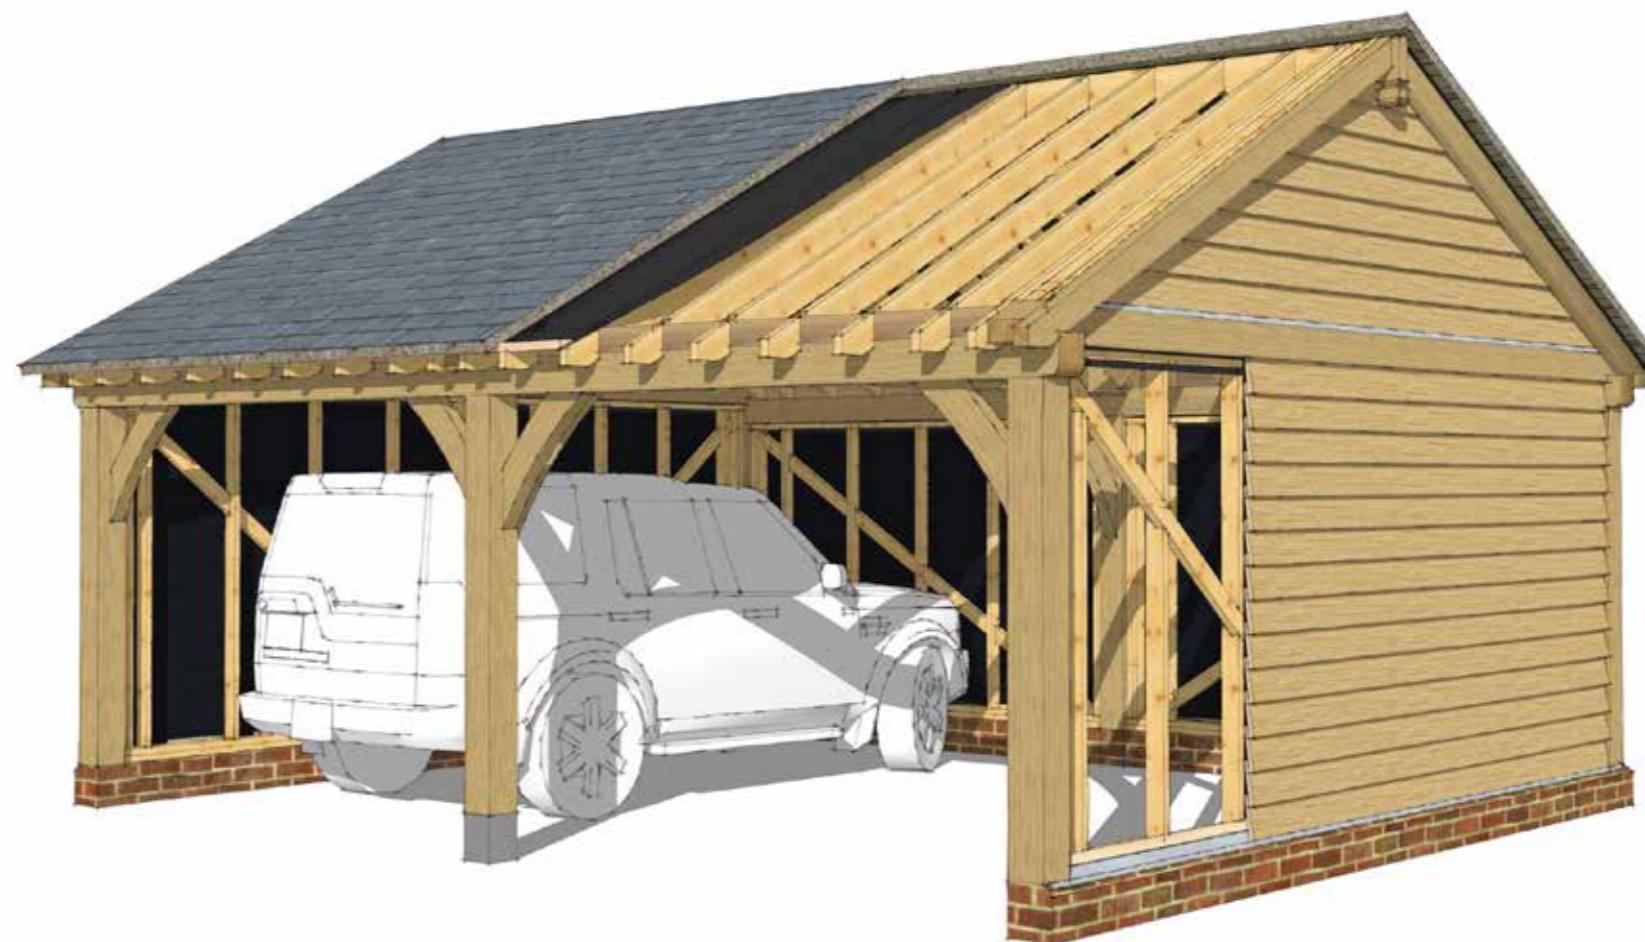

The Highgrove

single storey garage

OAKWRIGHTS®

The Design

The Highgrove oak framed garage shares the same footprint as the Kenchester but has a generous full height depth, without the cat slide roof. This provides you with a more useable space, especially for larger vehicles such as 4x4's.

Features

- Ridge height below 4 metres, so ideal for Permitted Development.
- Planed oak frame posts 175 mm x 175 mm.
- Traditionally pegged green oak frame.
- Natural saddle stones (not composite) for independent posts.
- Large bays to accommodate most 4x4's.
- Optional oak doors, or open bay configuration as pictured.
- Softwood rafters, studwork and choice of weatherboarding.
- Choice of roof covering, guttering, felt and battens.
- Windows and doors, as required.
- 10 year warranty on the structural oak frame.
- Full oak eaves & verge or optional larch eaves & verge.
- Finials and decoration points.

Optional Extras

- Dormer windows.
- Rooflights.
- Garage doors.
- Windows and doors.
- Roof tiles.
- Boarding.
- Hip/half hip roof design.
- Log store.

Section

Floorplan